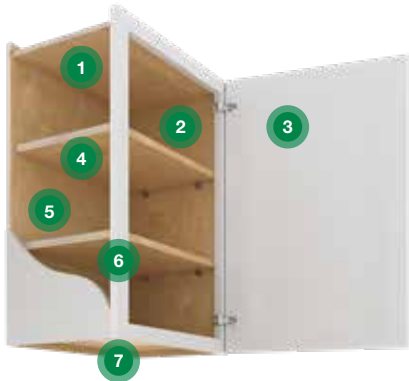

QUICK SHIP | QUICK ASSEMBLY

Shown in Richmond Verona White

CABINET CONSTRUCTION

- 1. CEILING PANEL 1/2" thick captured
- 2. INTERIOR FINISH Light Birch Vinyl Laminate
- 3. SOFT CLOSE DOORS Standard on most cabinets
- 4. ADJUSTABLE SHELVES Full depth 3/4" thick
- 5. BACK PANEL 1/2" thick
- 6. FACE FRAMES 3/4" thick
- 7. FLOOR PANEL 1/2" thick captured
- 8. "I-BEAM" BRACES 1/2" thick captured
- 9. FULL EXTENSION SOFT CLOSE DRAWERS
Drawer box is 5/8" thick with dovetail carpentry joints
- 10. END PANELS 1/2" thick construction,
exterior vinyl laminate matches face frame finish
- 11. TOE KICK 1/2" thick captured