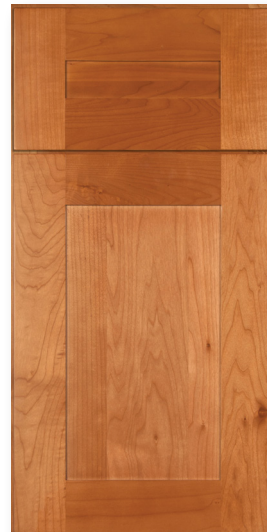

SPECIAL ORDER SKUS

Home Decorator Collection - Semi-Custom Cabinetry

Vendor # 60003059

Register Description: HDC Kitchens

For Catalogs HOME_DEC, HOME_DC2

GPW
Grayson Pacific White
1008-744-325

GPG
Grayson Pearl Gray
1008-744-323

GDO
Grayson Deep Onyx
1008-744-324

GMB
Grayson Mythic Blue
1008-744-326

NPW
Newport Pacific White
1000-053-711

TPG
Tremont Pearl Gray
1001-845-895

HCN
Hargrove Cinnamon
1000-053-708

FMG
Franklin Manganite
1000-053-712

NBC
Newport Blended Cream
1005-939-784

NDO
Newport Deep Onyx
1005-939-785

NMB
Newport Mythic Blue
1005-939-787

SPECIAL ORDER SKUS

Home Decorator Collection - Semi-Custom Cabinetry

Vendor # 60003059

Register Description: HDC Kitchens